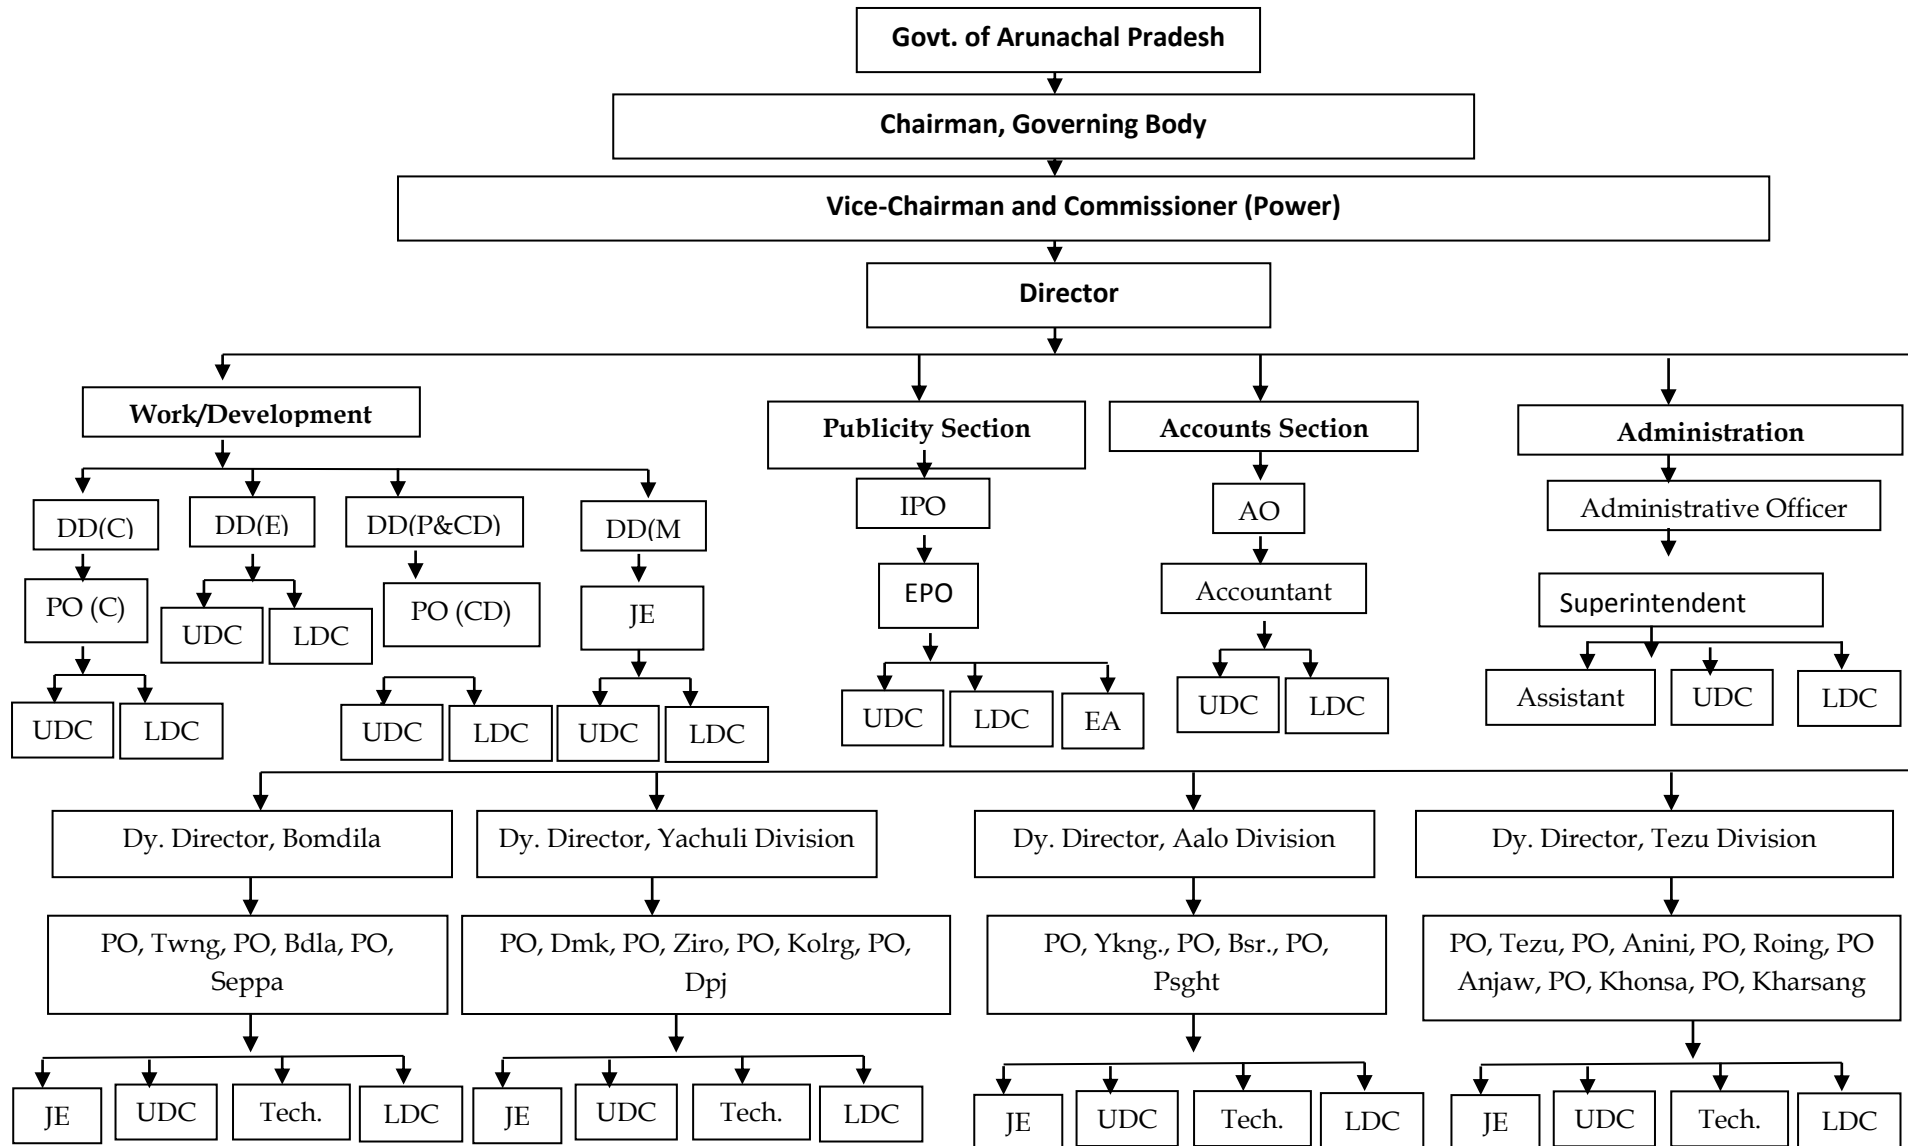

Organization set up of Arunachal Pradesh Energy Development Agency (APEDA)

Abbreviation: DD(C)- Deputy Director (Civil), DD(E)- Deputy Director (Electrical), DD(P&CD)- Deputy Director (Planning & Capital Division), PO(CD)- Project Officer (Capital Division), IPO- Information & Publicity Officer, EA- Exhibition Attendant, AO- Accounts Officer, Supdt.- Superintendent, EPO- Exhibition cum Photo Officer, Acctt- Accountant, UDC- Upper Division Clerk, PO- Project Officer, JE- Junior Engineer, LDC- Lower Division Clerk, PO(C)- Project Officer (Civil), PO(E)- Project Officer (Electrical), Twng.- Tawang, Bdla- Bomdila, Dmk- Doimukh, Kolrg- Koloriang, Dpj.- Daporijo, Ykng.- Yingkiang, Bsr-